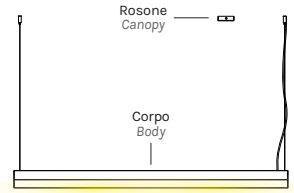

INDOOR - SUSPENSION

SWORD

- alluminio, policarbonato

- aluminum, polycarbonate

8211	M 2700K	W 3000K	N 4000K
Power	33.1W	33.1W	33.1W
Nominal lumen	3581.1lm	3979.0lm	4376.9lm
CRI	>94	>94	>94
Supply	220-240V	220-240V	220-240V

Item	Temperature	Canopy	Body
8211	M	-BI	-BI
	W	-NE	-NE
	N	-NS	-AS

...composed by
RS30 (1Pz)
8201 (1Pz)