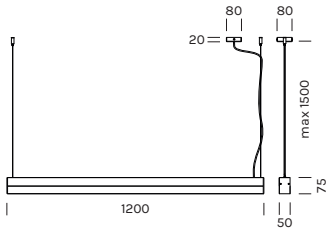

INDOOR - SUSPENSION

SWORD

- alluminio, policarbonato

- aluminum, polycarbonate

8211	M 2700K	W 3000K	N 4000K
Power	33.1W	33.1W	33.1W
Nominal lumen	3581.1lm	3979.0lm	4376.9lm
CRI	>94	>94	>94
Supply	220-240V	220-240V	220-240V

Item	Temperature	Canopy	Body
8211	M	-BI	-BI
	W	-NE	-NE
	N	-NS	-AS

...composed by
RS30 (1Pz)
8201 (1Pz)